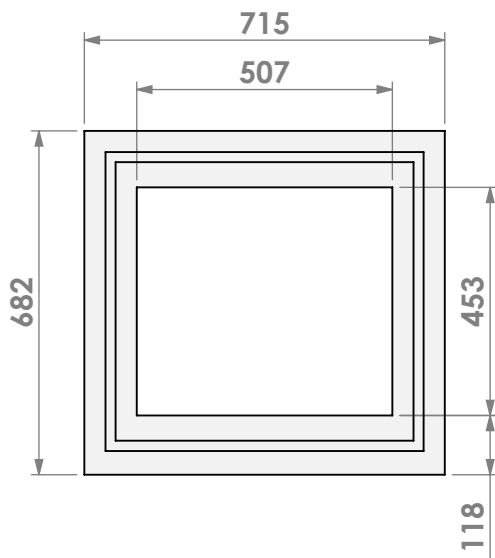

* = optional flue gas outlet $\varnothing$ 150 mm
** = optional air inlet $\varnothing$ 125 mm

barbas

Barbas Bellfires B.V.
Hallenstraat 17
5531 AB Bladel
The Netherlands
www.barbasbellfires.com

Name: Unilux-7 67 steel door classic frame

Modifications reserved

Scale: 1:15
Unit: mm

Version: 0